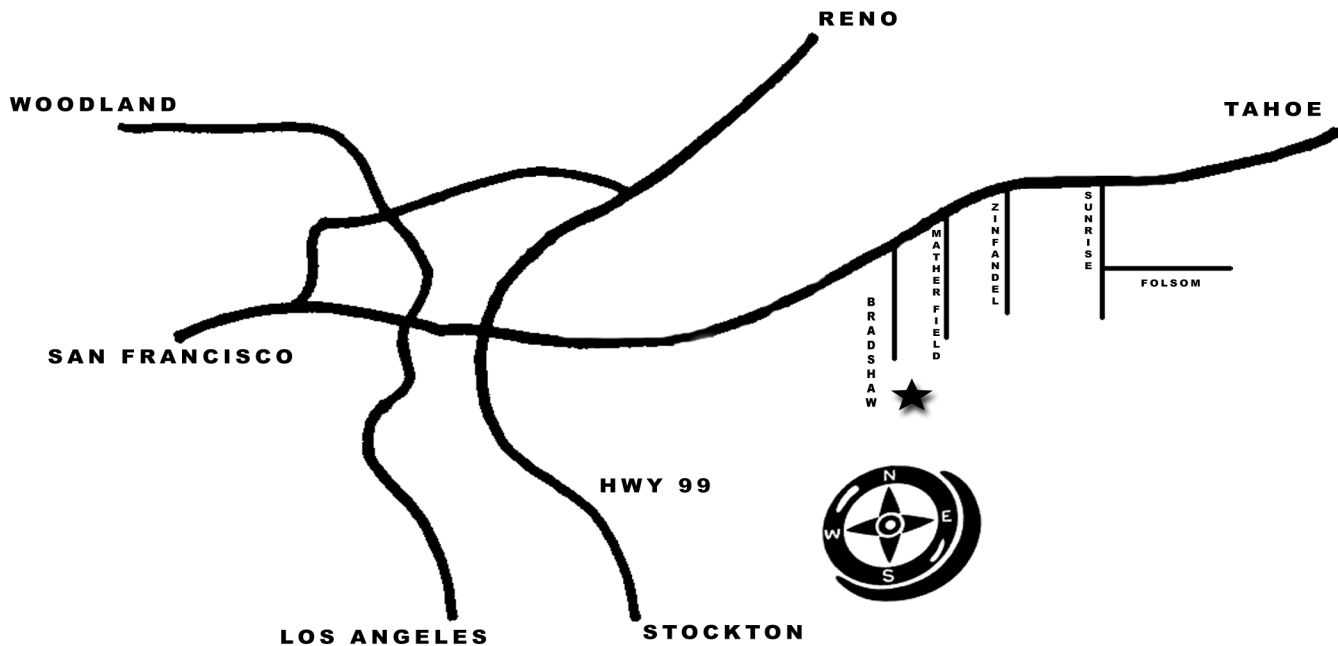

# Directions to Safety Center Incorporated

3909 Bradshaw Road, Sacramento, CA 95827

(800) 825-7262

(916) 366-1762 FAX

[www.safetycenter.org](http://www.safetycenter.org)

**SAFETY CENTER**  
INCORPORATED®

## From Folsom/South Lake Tahoe

Travel West on Highway 50 towards Sacramento and exit Bradshaw Road. Travel South on Bradshaw (left) one mile to Preservation Way. Make a U-turn at Preservation then an immediate RIGHT into the Safety Center parking lot.

## From San Francisco

Take 1-80 East to Highway 50 East toward South Lake Tahoe. Travel approximately nine miles and take the Bradshaw Road exit South (right). Travel South on Bradshaw on mile to Preservation Way. Make a U-turn at Preservation then an immediate RIGHT into the Safety Center parking lot.

## From Modesto/Stockton

Take 1-5 North of 99 North to Highway 50 East toward South Lake Tahoe. Travel approximately nine miles and take the Bradshaw Road exit South (right). Travel South on Bradshaw on mile to Preservation Way. Make a U-turn at Preservation then an immediate RIGHT into the Safety Center parking lot.